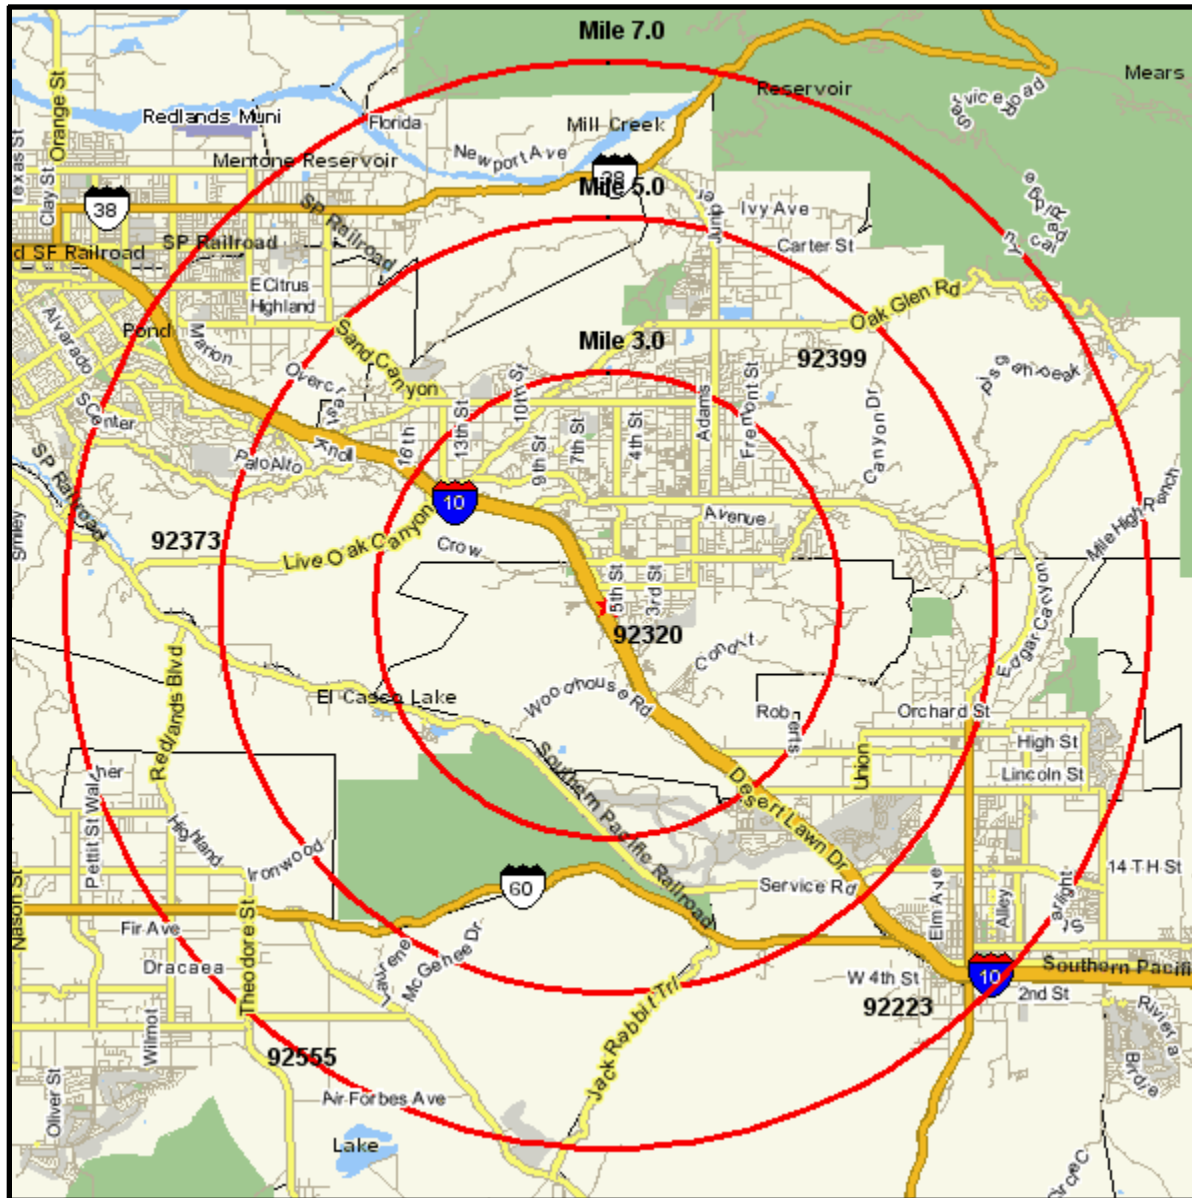

Area Map

Prepared For:

Order #: 966517782
Site: 01

CALIMESA BLVD AT MYRTLEWOOD DR
CALIMESA, CA 92320
Coord: 33.996000, -117.058400
Radius - See Appendix for Details

Prepared on: April 11, 2008
© 2008 CLARITAS INC. All rights reserved.